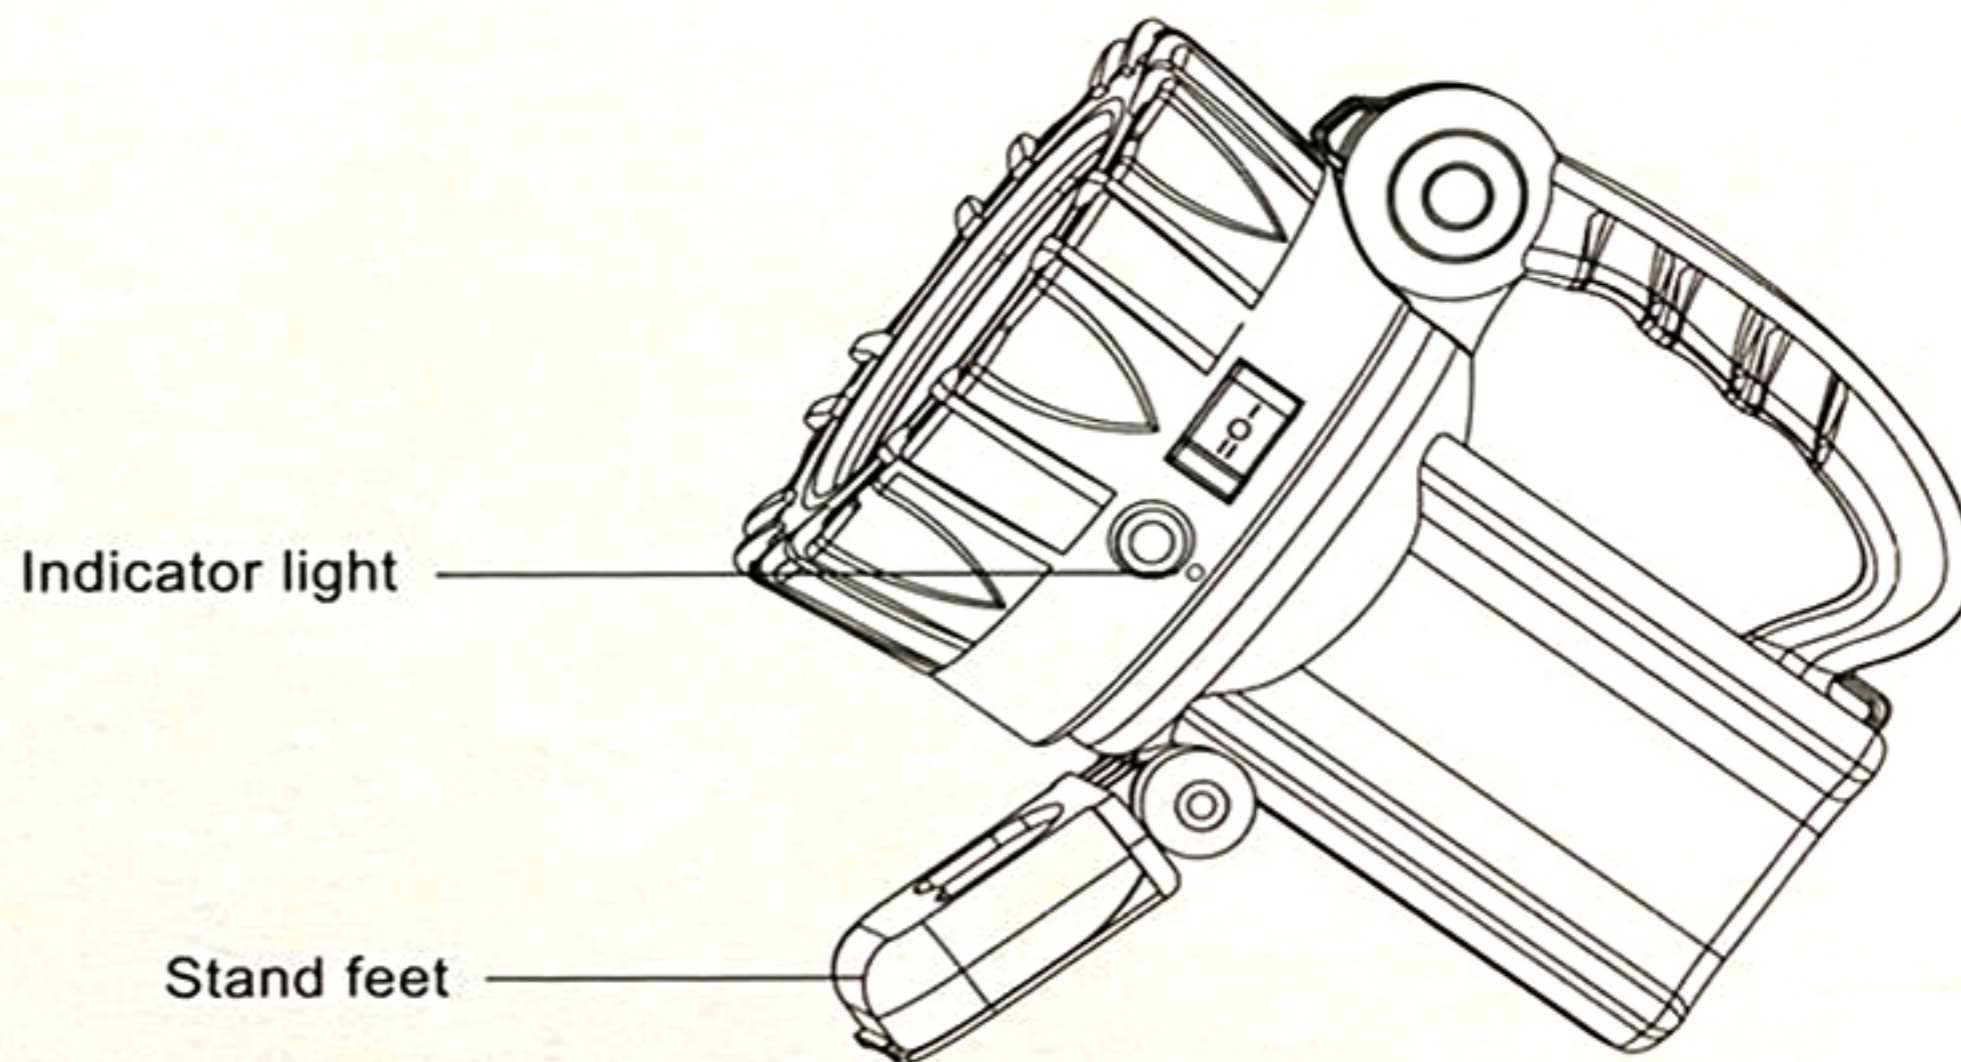

Features

Parameter

- **Model:** Y2183
- **Light source:** Osram LED inside
- **Dimension:** 215*153*176mm (L*W*H)
- **Battery:** Li-ion battery

Rechargeable
Battery

Osram LED
inside

Home adapter
(optional)