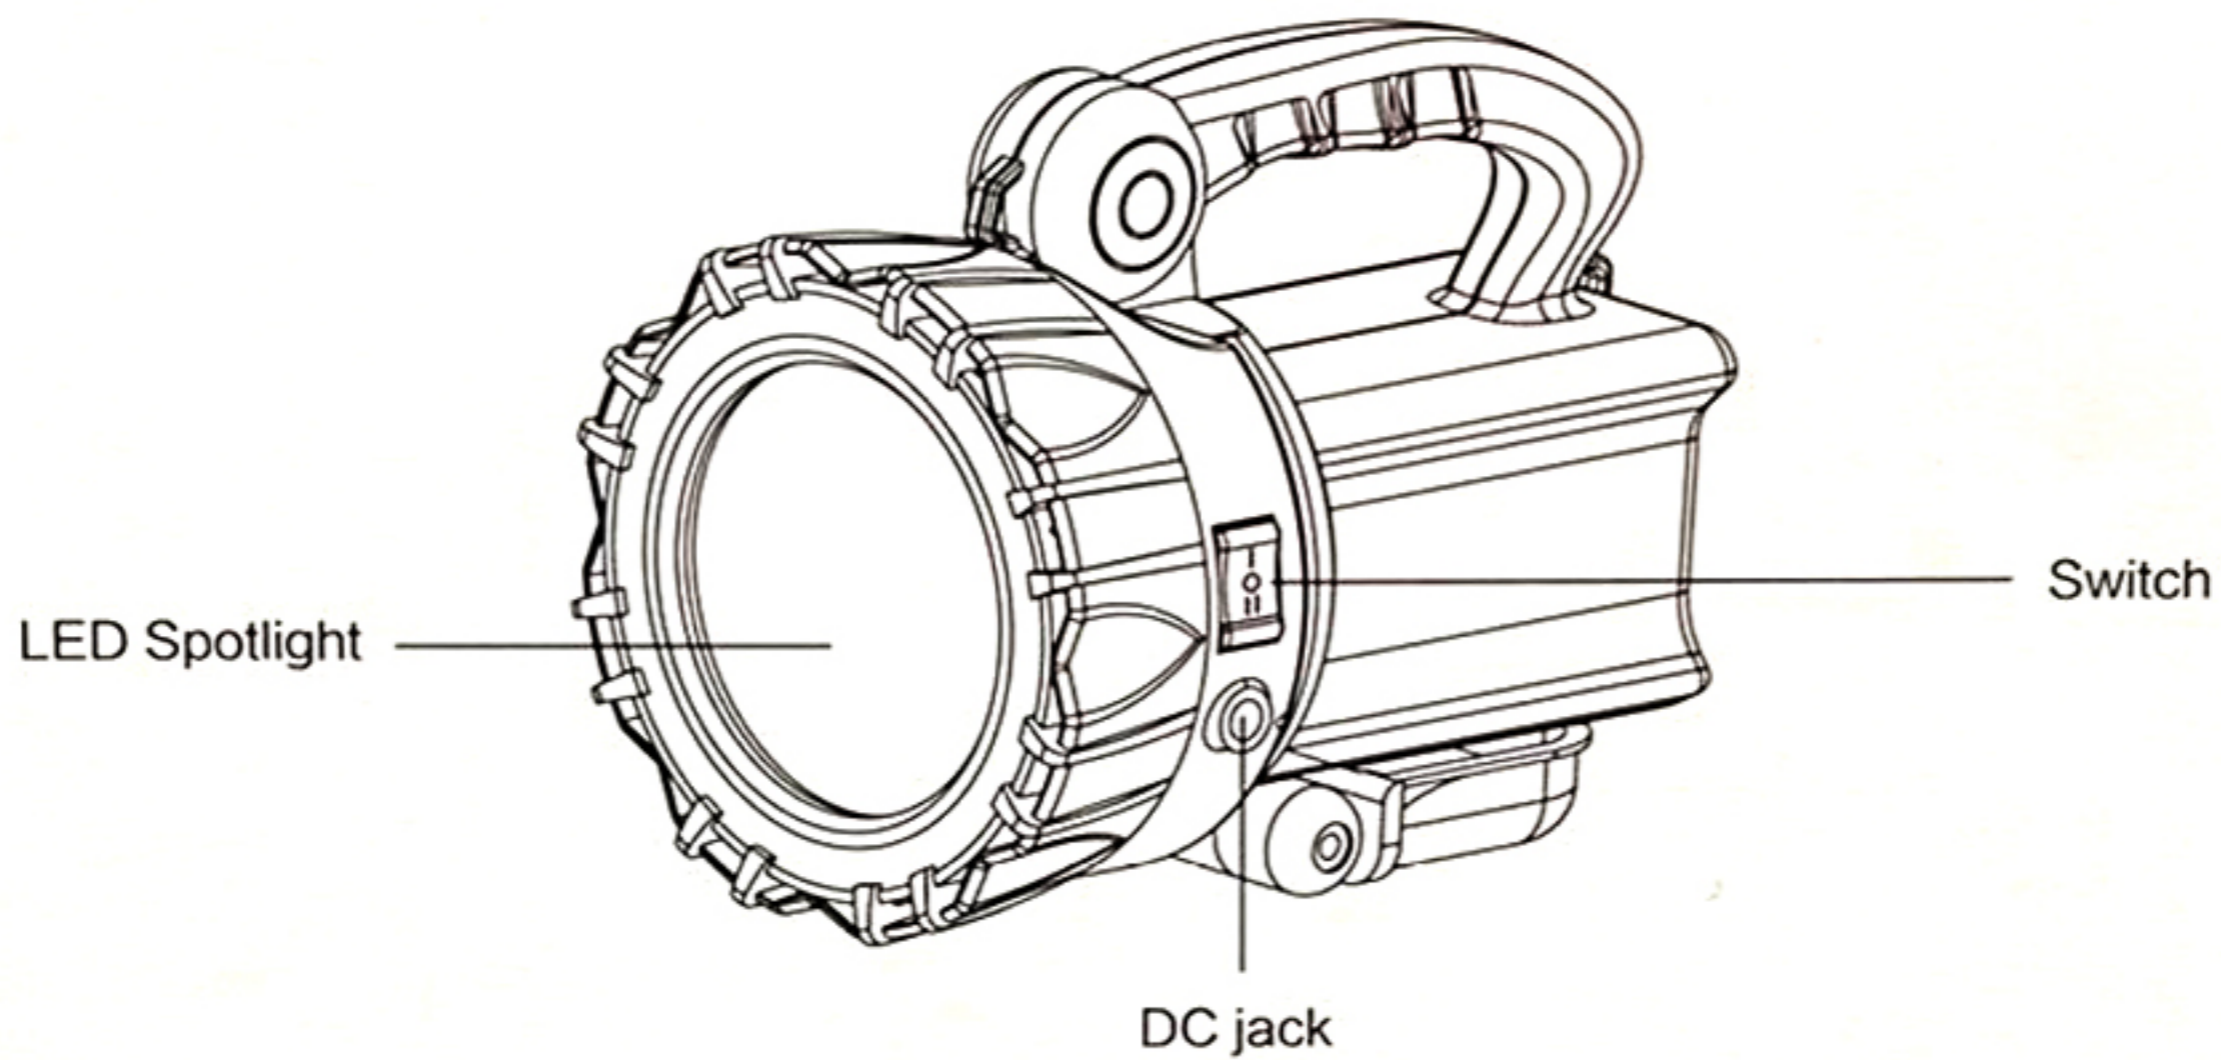

Features

Parameter

- **Model:** Y2183
- **Light source:** Osram LED inside
- **Dimension:** 215*153*176mm (L*W*H)
- **Battery:** Li-ion battery

Rechargeable
Battery

Osram LED
inside

Home adapter
(optional)