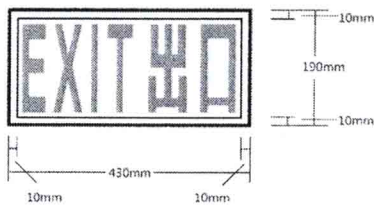

Legend

C		F		1		4		7	
A		D		2		5		8	
B		E		3		6		9	

Emergency exit sign

MODEL 型號	ALED-B415
Lamp 燈管型號	High Brightness White LED Bar 超光亮白色 LED
Mode of Operation 操作模式	Maintained Type / Non-maintained Type 長明式 / 後備式
Emergency Duration 放電時間	2/3 Hours 小時
Transfer Time 轉換時間	In Average 120 cd/m² in DC mode 光亮度
Mains Voltage 電源電額	A/C 220-230V 50Hz +/- 10%
Power Consumption 耗電量	3W
Battery 電池	Sealed Ni-CAD/ Ni-MH Rechargeable 電池 4.8V 0.8Ah/1.0Ah
Metal Box Size 鐵箱體積 (LxHxD)	415 x 180 x 60 mm 毫米