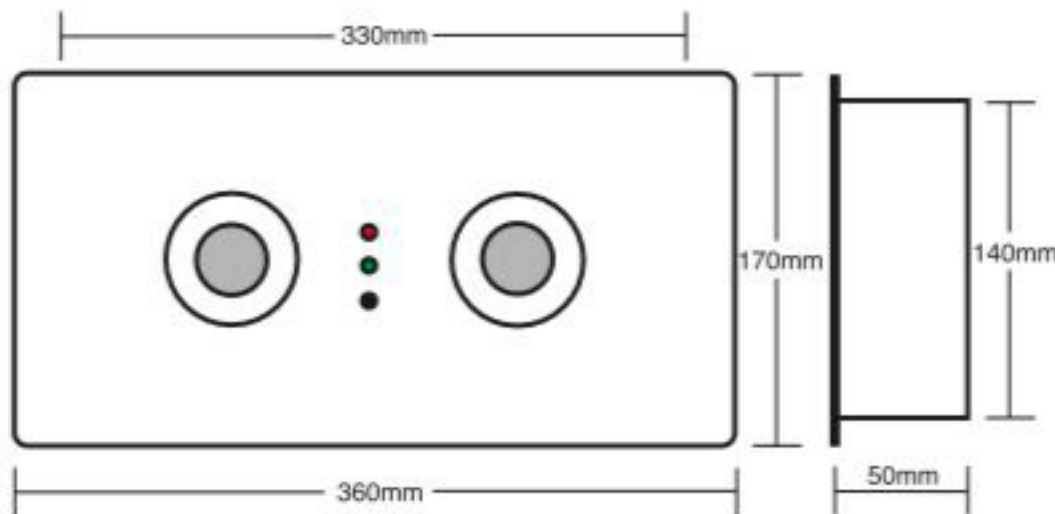

Standards

BS EN61347-2-13

BS EN60598-2-22

ICEL: 1001: Part II

Hong Kong Fire Services Department:

PPA-104 & PPA-104A 4th revision

BS5266

Model	AELED-21RL
Lamp	2 x 1W LED Lamp
Mode of Operation	Non-maintained Type
Emergency Duration	2 Hours
Recharge Period	12 Hours
Transfer Time	<0.3 Second
Mains Voltage	AC 220V-230V +/- 10% 50Hz
Battery	Sealed Ni-Cd/Ni-Mh rechargeable Battery
	4.8V/1.0Ah
Operating Temperature	0°C-50°C
Metal Box Size (LxHxD)mm	330 x 140 x 50mm